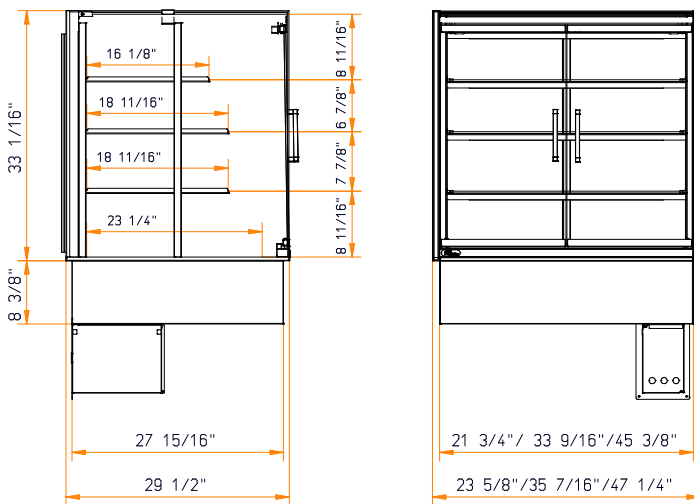

Fixing system for price rails

Accessories - Bumper

Accessories - Caster set

Models on underframe or drop-in version

MCC Ambient self-serve with doors

Features

- 4-level self-serve food display cabinet
- With self-closing glass doors on the customer side
- 24, 36 or 48 inches wide
- Available with underframe or as a drop-in version that can be integrated in any store concept
- Underframe available in any RAL color
- Available with a solid back or as a rear loading model with mirror glass sliding doors on the operator side
- Slim transparent shelves with adjustable height and angle
- LED lighting with natural color reproduction on each shelf
- Fixing system for price rails included
- Total shelf display area:
 - MCC 24-4: 10.52 ft²
 - MCC 36-4: 16.79 ft²
 - MCC 48-4: 23.14 ft²

Accessories

- Bumper (underframe models)
- Caster set (underframe models)

	MCC 24-4 Ambient self-serve FD	MCC 36-4 Ambient self-serve FD	MCC 48-4 Ambient self-serve FD
Width	23 5/8 "	35 7/16"	47 1/4 "
Depth	29 1/2 "	29 1/2 "	29 1/2 "
Height on stand	55 7/8"	55 7/8"	55 7/8"
Height drop-in above worktop	33 1/16"	33 1/16"	33 1/16"
Weight net / gross	287 / 344 lbs	357 / 428 lbs	428 / 511 lbs
Voltage	1~ 115V	1~ 115V	1~ 115V
Frequency	50/60 Hz	50/60 Hz	50/60 Hz
Power	0.03 kW	0.05 kW	0.07 kW
Max. nominal current	0.2 A	0.4 A	0.6 A
Electrical connection*	NEMA 5-20P	NEMA 5-20P	NEMA 5-20P
Door width**	20 3/16"	15 1/4"	21 3/16"

* Length power cord appr. 8 1/3 ft

MCC Ambient self-serve FD on underframe

** MCC 24: 1 door (left or right hinged), MCC 36: 2 doors, MCC 48: 2 doors

MCC Ambient self-serve FD drop-in

Specifications and technical data are subject to amendment without prior notice.