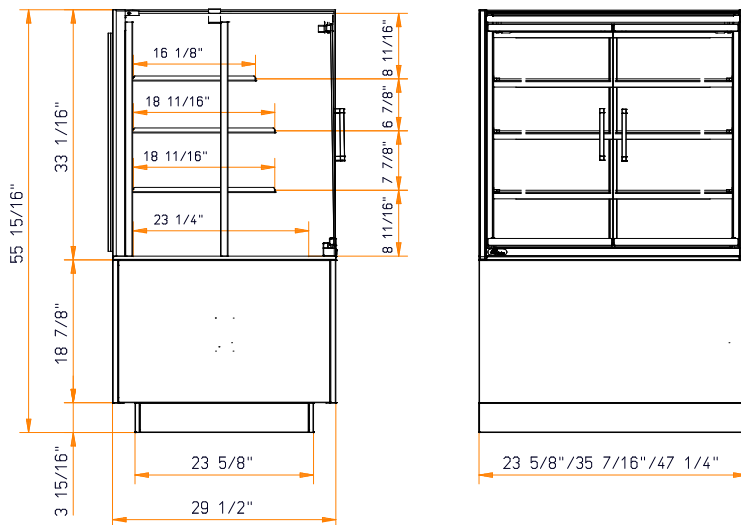

Fixing system for price rails

Accessories - Bumper

Accessories - Caster set

Models on underframe or drop-in version

MCC Ambient self-serve with doors

Features

- 4-level self-serve food display cabinet
- With self-closing glass doors on the customer side
- 24, 36 or 48 inches wide
- Available with underframe or as a drop-in version that can be integrated in any store concept
- Underframe available in any RAL color
- Available with a solid back or as a rear loading model with mirror glass sliding doors on the operator side
- Slim transparent shelves with adjustable height and angle
- LED lighting with natural color reproduction on each shelf
- Fixing system for price rails included
- Total shelf display area:
 - MCC 24-4: 10.52 ft²
 - MCC 36-4: 16.79 ft²
 - MCC 48-4: 23.14 ft²

Accessories

- Bumper (underframe models)
- Caster set (underframe models)

	MCC 24-4 Ambient self-serve FD	MCC 36-4 Ambient self-serve FD	MCC 48-4 Ambient self-serve FD
Width	23 5/8 "	35 7/16"	47 1/4 "
Depth	29 1/2 "	29 1/2 "	29 1/2 "
Height on stand	55 7/8"	55 7/8"	55 7/8"
Height drop-in above worktop	33 1/16"	33 1/16"	33 1/16"
Weight net / gross	287 / 344 lbs	357 / 428 lbs	428 / 511 lbs
Voltage	1~ 115V	1~ 115V	1~ 115V
Frequency	50/60 Hz	50/60 Hz	50/60 Hz
Power	0.03 kW	0.05 kW	0.07 kW
Max. nominal current	0.2 A	0.4 A	0.6 A
Electrical connection*	NEMA 5-20P	NEMA 5-20P	NEMA 5-20P
Door width**	20 3/16"	15 1/4"	21 3/16"

* Length power cord appr. 8 1/3 ft

MCC Ambient self-serve FD on underframe

** MCC 24: 1 door (left or right hinged), MCC 36: 2 doors, MCC 48: 2 doors

MCC Ambient self-serve FD drop-in

Specifications and technical data are subject to amendment without prior notice.