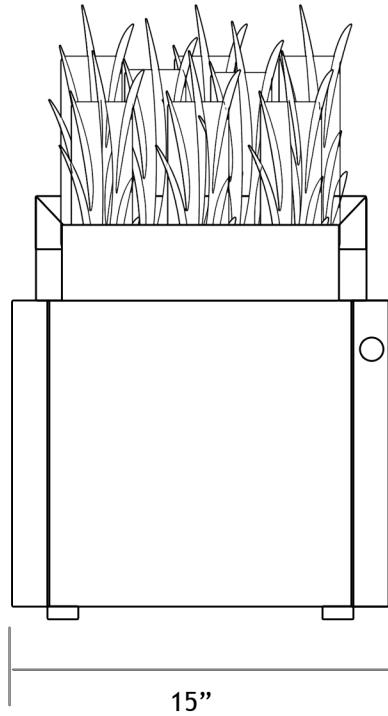

## REPLACEMENT ITEMS

- \* Additional polishing brushes (order by color code)

CAMPUS PRODUCTS INC. [www.cpishine.com](http://www.cpishine.com) (866) 912-3469

**SPECIFICATIONS**

Amps	13
Watts	1500
Dimensions (WxDxH)	15x18x24
Volts	110/60hz
Shipping Weight	60 lbs.