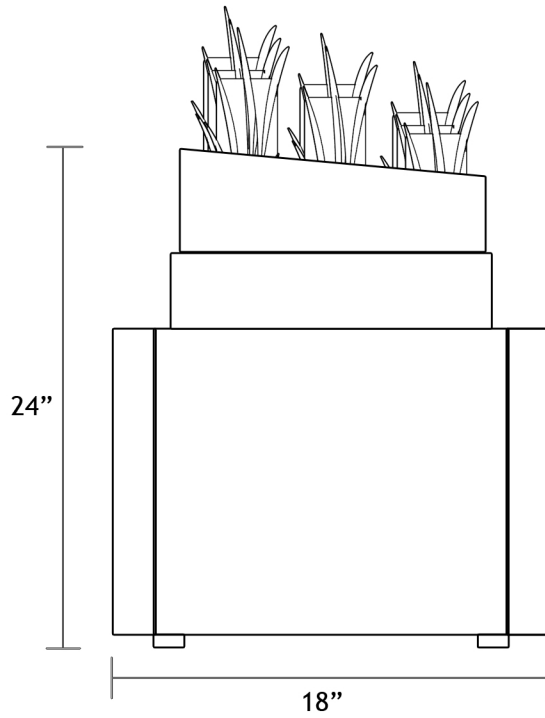

## REPLACEMENT ITEMS

- \* Additional polishing brushes (order by color code)

CAMPUS PRODUCTS INC. [www.cpishine.com](http://www.cpishine.com) (866) 912-3469

**SPECIFICATIONS**

Amps	13
Watts	1500
Dimensions (WxDxH)	15x18x24
Volts	110/60hz
Shipping Weight	60 lbs.