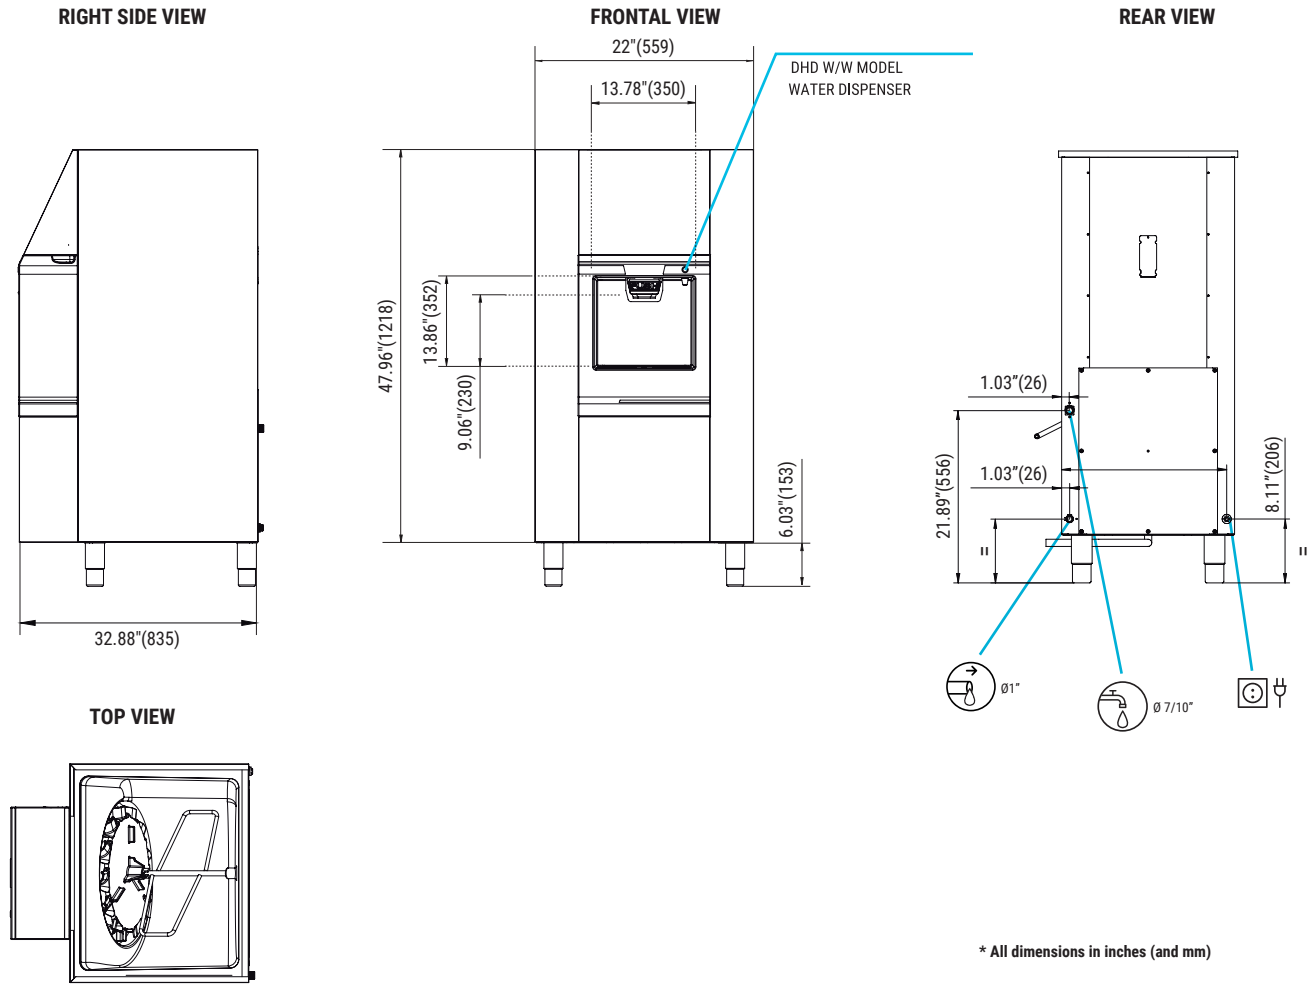

## FEATURES

- ▶ HOTEL ICE DISPENSER, FOR 22" MODULAR ICE CUBE MACHINE.
- ▶ CAPACITY 220 LBS.
- ▶ MADE IN STAINLESS STEEL AISI 304 AND SANITARY PLASTIC.
- ▶ EASY ACCESS TO INSIDE DEPOSIT FOR CLEANING WITHOUT MOVING ICE MACHINE.
- ▶ WATER DISPENSING OPTIONAL.
- ▶ LEGS HEIGHT ADJUSTABLE.
- ▶ REMOVABLE DRAIN PAN.
- ▶ LOW NOISE OPERATION.

## OPERATING CONDITIONS

MODELS	(W)	FUSE	APPLICATION Bin capacity lbs	AHRI Bin capacity lbs	Dispensing Speed (lbs/sg)	(in)	(lbs)	(in)	(lbs)
SIRION DHD 130-22	210	10	128	104	0,24	Width 22"(559) Depth 32.88"(835) Height* 47.96"(1218)	161	Width 25.20"(640) Depth 36.22"(920) Height* 53.94"(1370)	161
SIRION DHD 130-22 W	210	10	128	104	0,24	Width 22"(559) Depth 32.88"(835) Height* 47.96"(1218)	161	Width 25.20"(640) Depth 36.22"(920) Height* 53.94"(1370)	161